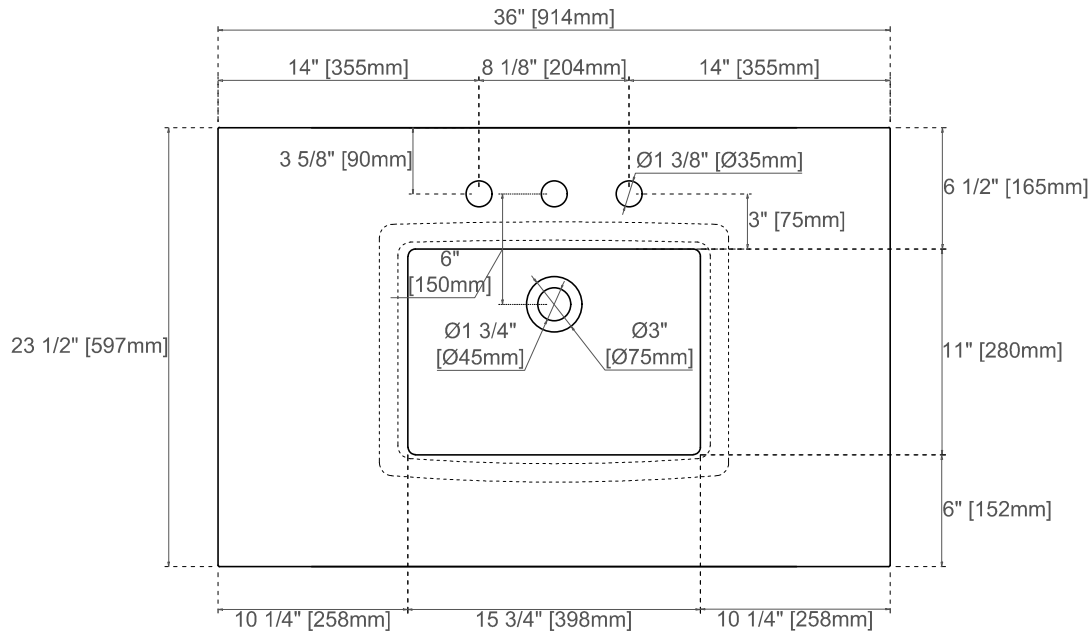

36" 3cm COUNTERTOPS  
050-S36  
080-S36  
090-S36

**JAMES MARTIN**  
VANITIES™

080,090 Sereis Tops

050 Quartz Sereis Tops

Visit website for warranty and installation information  
[www.jamesmartinvanities.com](http://www.jamesmartinvanities.com)