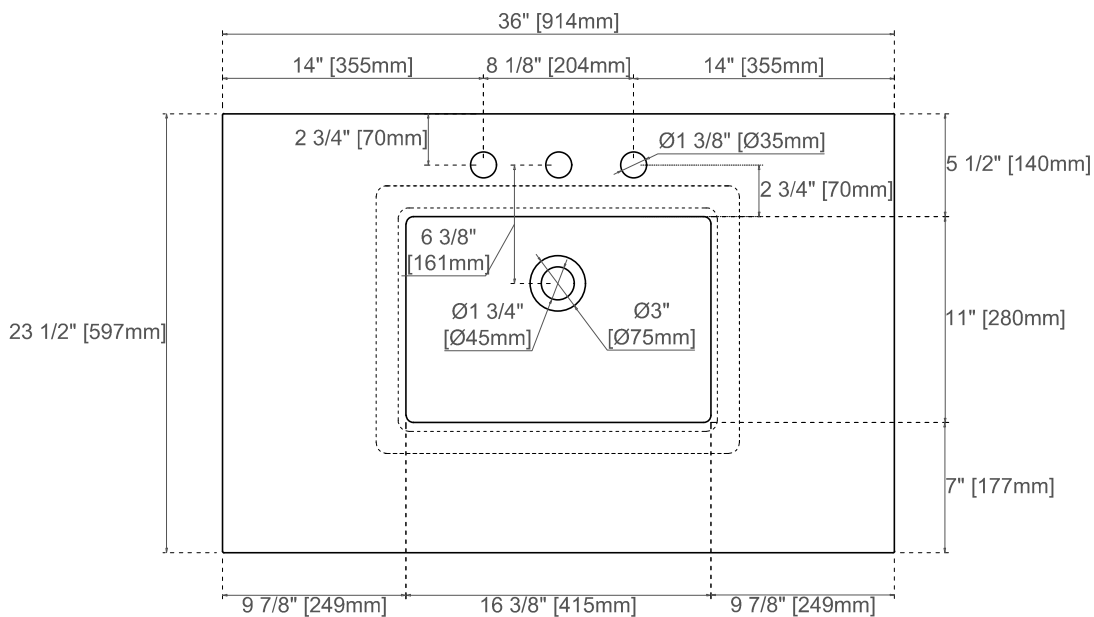

36" 3cm COUNTERTOPS  
050-S36  
080-S36  
090-S36

**JAMES MARTIN**  
VANITIES™

080,090 Sereis Tops

050 Quartz Sereis Tops

Visit website for warranty and installation information  
[www.jamesmartinvanities.com](http://www.jamesmartinvanities.com)